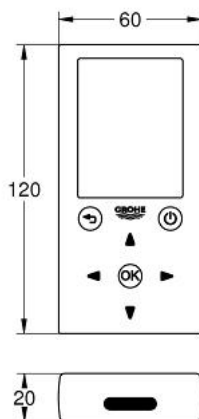

## 36 407 001 Remote control

[https://www.grohe.lv/lv\\_lv/remote-control-36407001.html](https://www.grohe.lv/lv_lv/remote-control-36407001.html)

- for all GROHE one eye infra-red products as of 06/2015 and GROHE Blue Home until 12/2018
- **monitoring**
  - consumption and usage data
  - thermal disinfection cycles (infrared faucets)
  - auto flush cycles (infrared faucets)
  - cleaning mode cycles (GROHE Blue Home)
  - filter and CO2 capacity (GROHE Blue Home)
- **configuration**
  - cleaning mode on/off
  - thermal disinfection (infrared faucets)
  - detection range (infrared fittings)
  - shut off delay (infrared faucets)
  - auto flush (infrared faucets)
  - filter capacity (GROHE Blue Home)
- **service**
  - send and save profile
  - reset to factory or user settings
  - service details
  - demo mode
  - error codes (GROHE Blue Home)
  -
- 3 x 1.5 V DC (AAA) battery supply